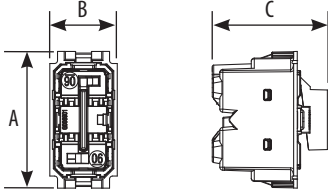

Use

Changeover control for lighting and other loads.

Range

Designation	Item	Related cover
Shutter switches Changeover switch 1P	K4027	<input type="checkbox"/> KW06 - <input checked="" type="checkbox"/> KG06 <input type="checkbox"/> KM06
Changeover switch DND-0-MUR with interlock with led embedded 230V	K4027H	<input type="checkbox"/> KW06H - <input checked="" type="checkbox"/> KG06H <input type="checkbox"/> KM06H
Changeover switch DND-0-MUR with interlock with led embedded 127V	K4027V127H	<input type="checkbox"/> KW06H - <input checked="" type="checkbox"/> KG06H <input type="checkbox"/> KM06H
Replacement led to use into K4027H color RED/GREEN 230V a.c	K4743V230RG	
Replacement led to use into K4027H color RED/GREEN 127V a.c	K4743V127RG	

Colours code:

White Black Sand

Overall dimensions (mm)

K2027

K2027H - K4027V127H

K4743V230RG - K4743V127RG

	A	B	C
K2027	45.2	22.3	38.6
K2027H - K4027V127H	45.2	22.3	38.6
K4743V230RG - K4743V127RG	128.2	8.4	7.4

Connection

Terminal type: screw clamp

Terminal capacity: 2 x 2,5 mm² max

Stripping length: 9 mm

Compatible with flexible or rigid cables

Technical characteristics

- Protection index

(considering a complete installation, including cover plate)