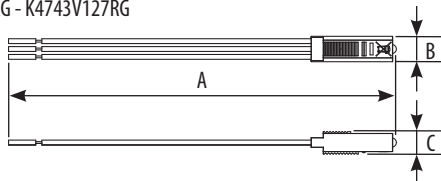

Colours code:

White Black Sand

Overall dimensions (mm)

K2027

K2027H - K4027V127H

K4743V230RG - K4743V127RG

	A	B	C
K2027	45.2	22.3	38.6
K2027H - K4027V127H	45.2	22.3	38.6
K4743V230RG - K4743V127RG	128.2	8.4	7.4

Connection

Terminal type: screw clamp

Terminal capacity: 2 x 2,5 mm² max

Stripping length: 9 mm

Compatible with flexible or rigid cables

Technical characteristics

- Protection index

(considering a complete installation, including cover plate)