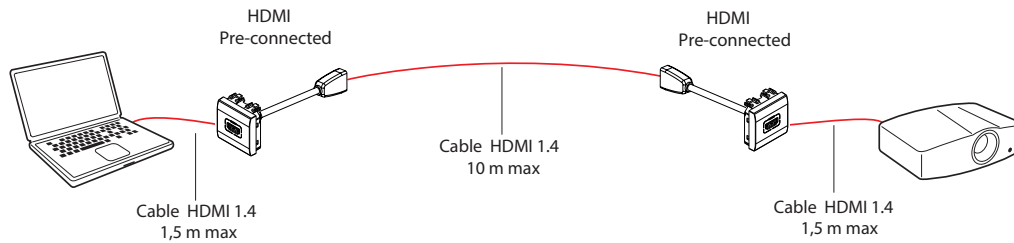

### 7. STANDARDS AND APPROVALS

Compliant with product and installation standard.  
See catalogue

---

**Pre-connected HDMI 2.0 connector**

---

**HDMI version 1.4****Max. resolution (pixels): 1080 p****HDMI version 2.0****Max resolution (pixels): 2160p****Format 16/9: 2160p, 60Hz, RGB****Format 21/9: 3840 x 2160p, 60Hz, RGB****Configuration 1****Configuration 2**