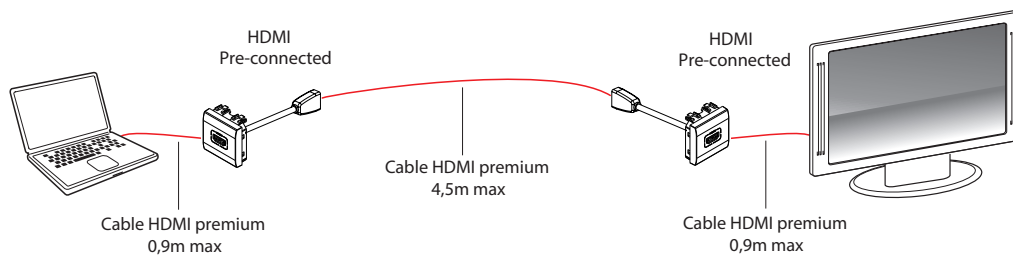

### 7. STANDARDS AND APPROVALS

Compliant with product and installation standard.  
See catalogue

---

**Pre-connected HDMI 2.0 connector**

---

**HDMI version 1.4****Max. resolution (pixels): 1080 p****HDMI version 2.0****Max resolution (pixels): 2160p****Format 16/9: 2160p, 60Hz, RGB****Format 21/9: 3840 x 2160p, 60Hz, RGB****Configuration 1****Configuration 2**