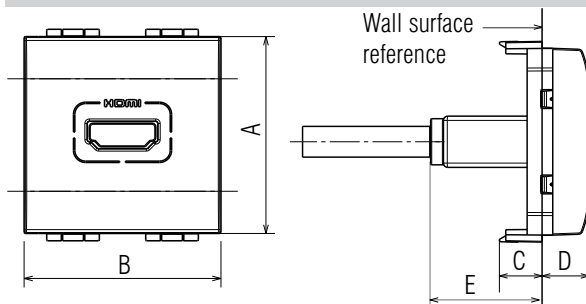

### 1. USE

HDMI sockets are used to transmit High Definition digital audio/video streams between a source (computer, DVD or Blu-Ray player, etc) and a compatible receiver (TV, video projector, etc). To ensure a high-quality result, the connection between the two devices should not exceed a certain distance (see audio/video characteristics table). For longer connections, it is necessary to provide a booster system in the installation. The connectors are type A and conform to the HDMI standard. Equipped with a 15 cm cord and 2 female connectors.

### 3. OVERALL DIMENSIONS (mm)

A	B	C	D	E
43.75	43.75	10	11	28