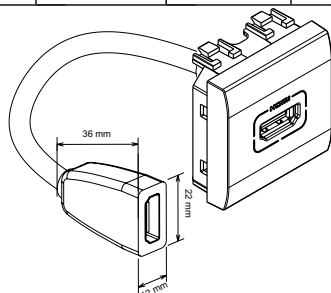

### 1. USE

HDMI sockets are used to transmit High Definition digital audio/video streams between a source (computer, DVD or Blu-Ray player, etc) and a compatible receiver (TV, video projector, etc). To ensure a high-quality result, the connection between the two devices should not exceed a certain distance (see audio/video characteristics table). For longer connections, it is necessary to provide a booster system in the installation. The connectors are type A and conform to the HDMI standard. Equipped with a 15 cm cord and 2 female connectors.

### 3. OVERALL DIMENSIONS (mm)

A	B	C	D	E
43.75	43.75	10	11	28